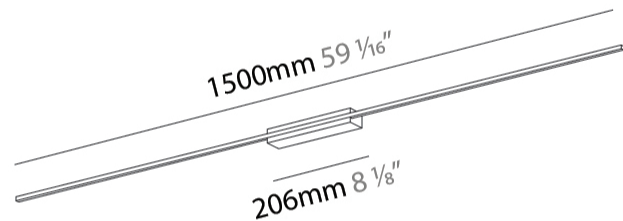

JUST BLACK LINE SURFACE

A33301-

base number LED
Dimming

1. To build a product code in our configurator select the specify button on the base model # product page
2. To build a manual product code on this datasheet choose from the options listed below in blue font and add the suffix to the base model #

GENERAL

Series: Just Black Line
Brand: Prolicht
Division: Architectural
Mounting Type: Surface
Mounting Location: Wall
Subcategory: Wall Effect

PHYSICAL

Shape: Rectangle
Length (mm): 1500
Length (in): 59 1/16
Width (mm): 30
Width (in): 1 3/16
Height (mm): 40
Height (in): 1 9/16
Light Distribution: Indirect
Fixture Finish: BLK
Fixture Material: Aluminum

ELECTRICAL

Lamp Type: LED (Zhaga Standard)
Input Wattage (W): 15
Total Output Wattage (W): 13.6
[Dimming: Non-Dimmable](#)
Driver Included: Yes
Driver Location: Integrated
Driver Type: Constant Current - Universal
Driver Class: Class 2
Input Voltage (V): 120 - 277
Constant Current (mA): 580
Upon Request: Tri-Mode Dimming

LED

Color Temperature (°K): 3000
Max. Delivered Lumen (lm): 776
CRI: >80 CRI
Lamp Life (hrs): 50000

OPTICAL

Beam Angle: 178
Adjustability: Fixed

RATINGS AND CERTIFICATIONS

Certified By: CSA Certified to UL and CSA Standards
IP rating: IP20

PROJECT	_____
TYPE	_____
SPECIFIER	_____
QUANTITY	_____
DATE	_____