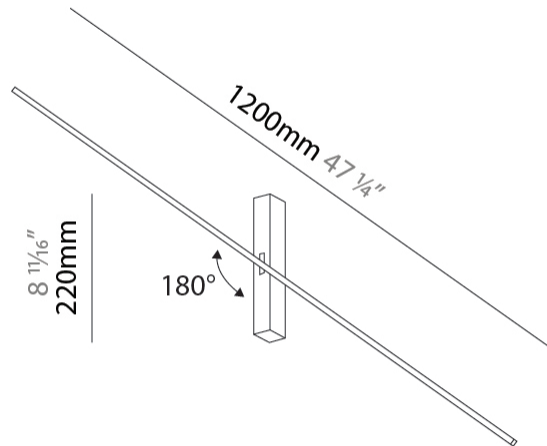

PROJECT	_____
TYPE	_____
SPECIFIER	_____
QUANTITY	_____
DATE	_____

JUST BLACK LINE SURFACE

A33302-

base number LED
Dimming

1. To build a product code in our configurator select the specify button on the base model # product page
2. To build a manual product code on this datasheet choose from the options listed below in blue font and add the suffix to the base model #

GENERAL

Series: Just Black Line
Brand: Prolicht
Division: Architectural
Mounting Type: Surface
Mounting Location: Wall
Subcategory: Wall Effect

PHYSICAL

Shape: Rectangle
Length (mm): 1200
Length (in): 47 3/4
Width (mm): 30
Width (in): 1 3/16
Height (mm): 220
Height (in): 8 2/3
Light Distribution: Indirect
Fixture Finish: BLK
Fixture Material: Aluminum

ELECTRICAL

Lamp Type: LED (Zhaga Standard)
Input Wattage (W): 14.5
Total Output Wattage (W): 12.7
Dimming: [Non-Dimmable](#)
Driver Included: Yes
Driver Location: Integrated
Driver Type: Constant Current - Universal
Driver Class: Class 2
Input Voltage (V): 120 - 277
Constant Current (mA): 550
Upon Request: Tri-Mode Dimming

LED

Color Temperature (°K): 3000
Max. Delivered Lumen (lm): 736
CRI: >80 CRI
Lamp Life (hrs): 50000

OPTICAL

Beam Angle: 178
Adjustability: Fixed

RATINGS AND CERTIFICATIONS

Certified By: CSA Certified to UL and CSA Standards
IP rating: IP20